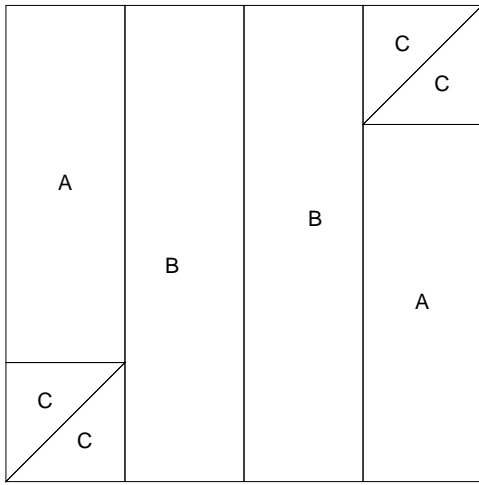

Two Pinwheel Railfence

Key Block (31/100 actual size)

Cutting Diagrams